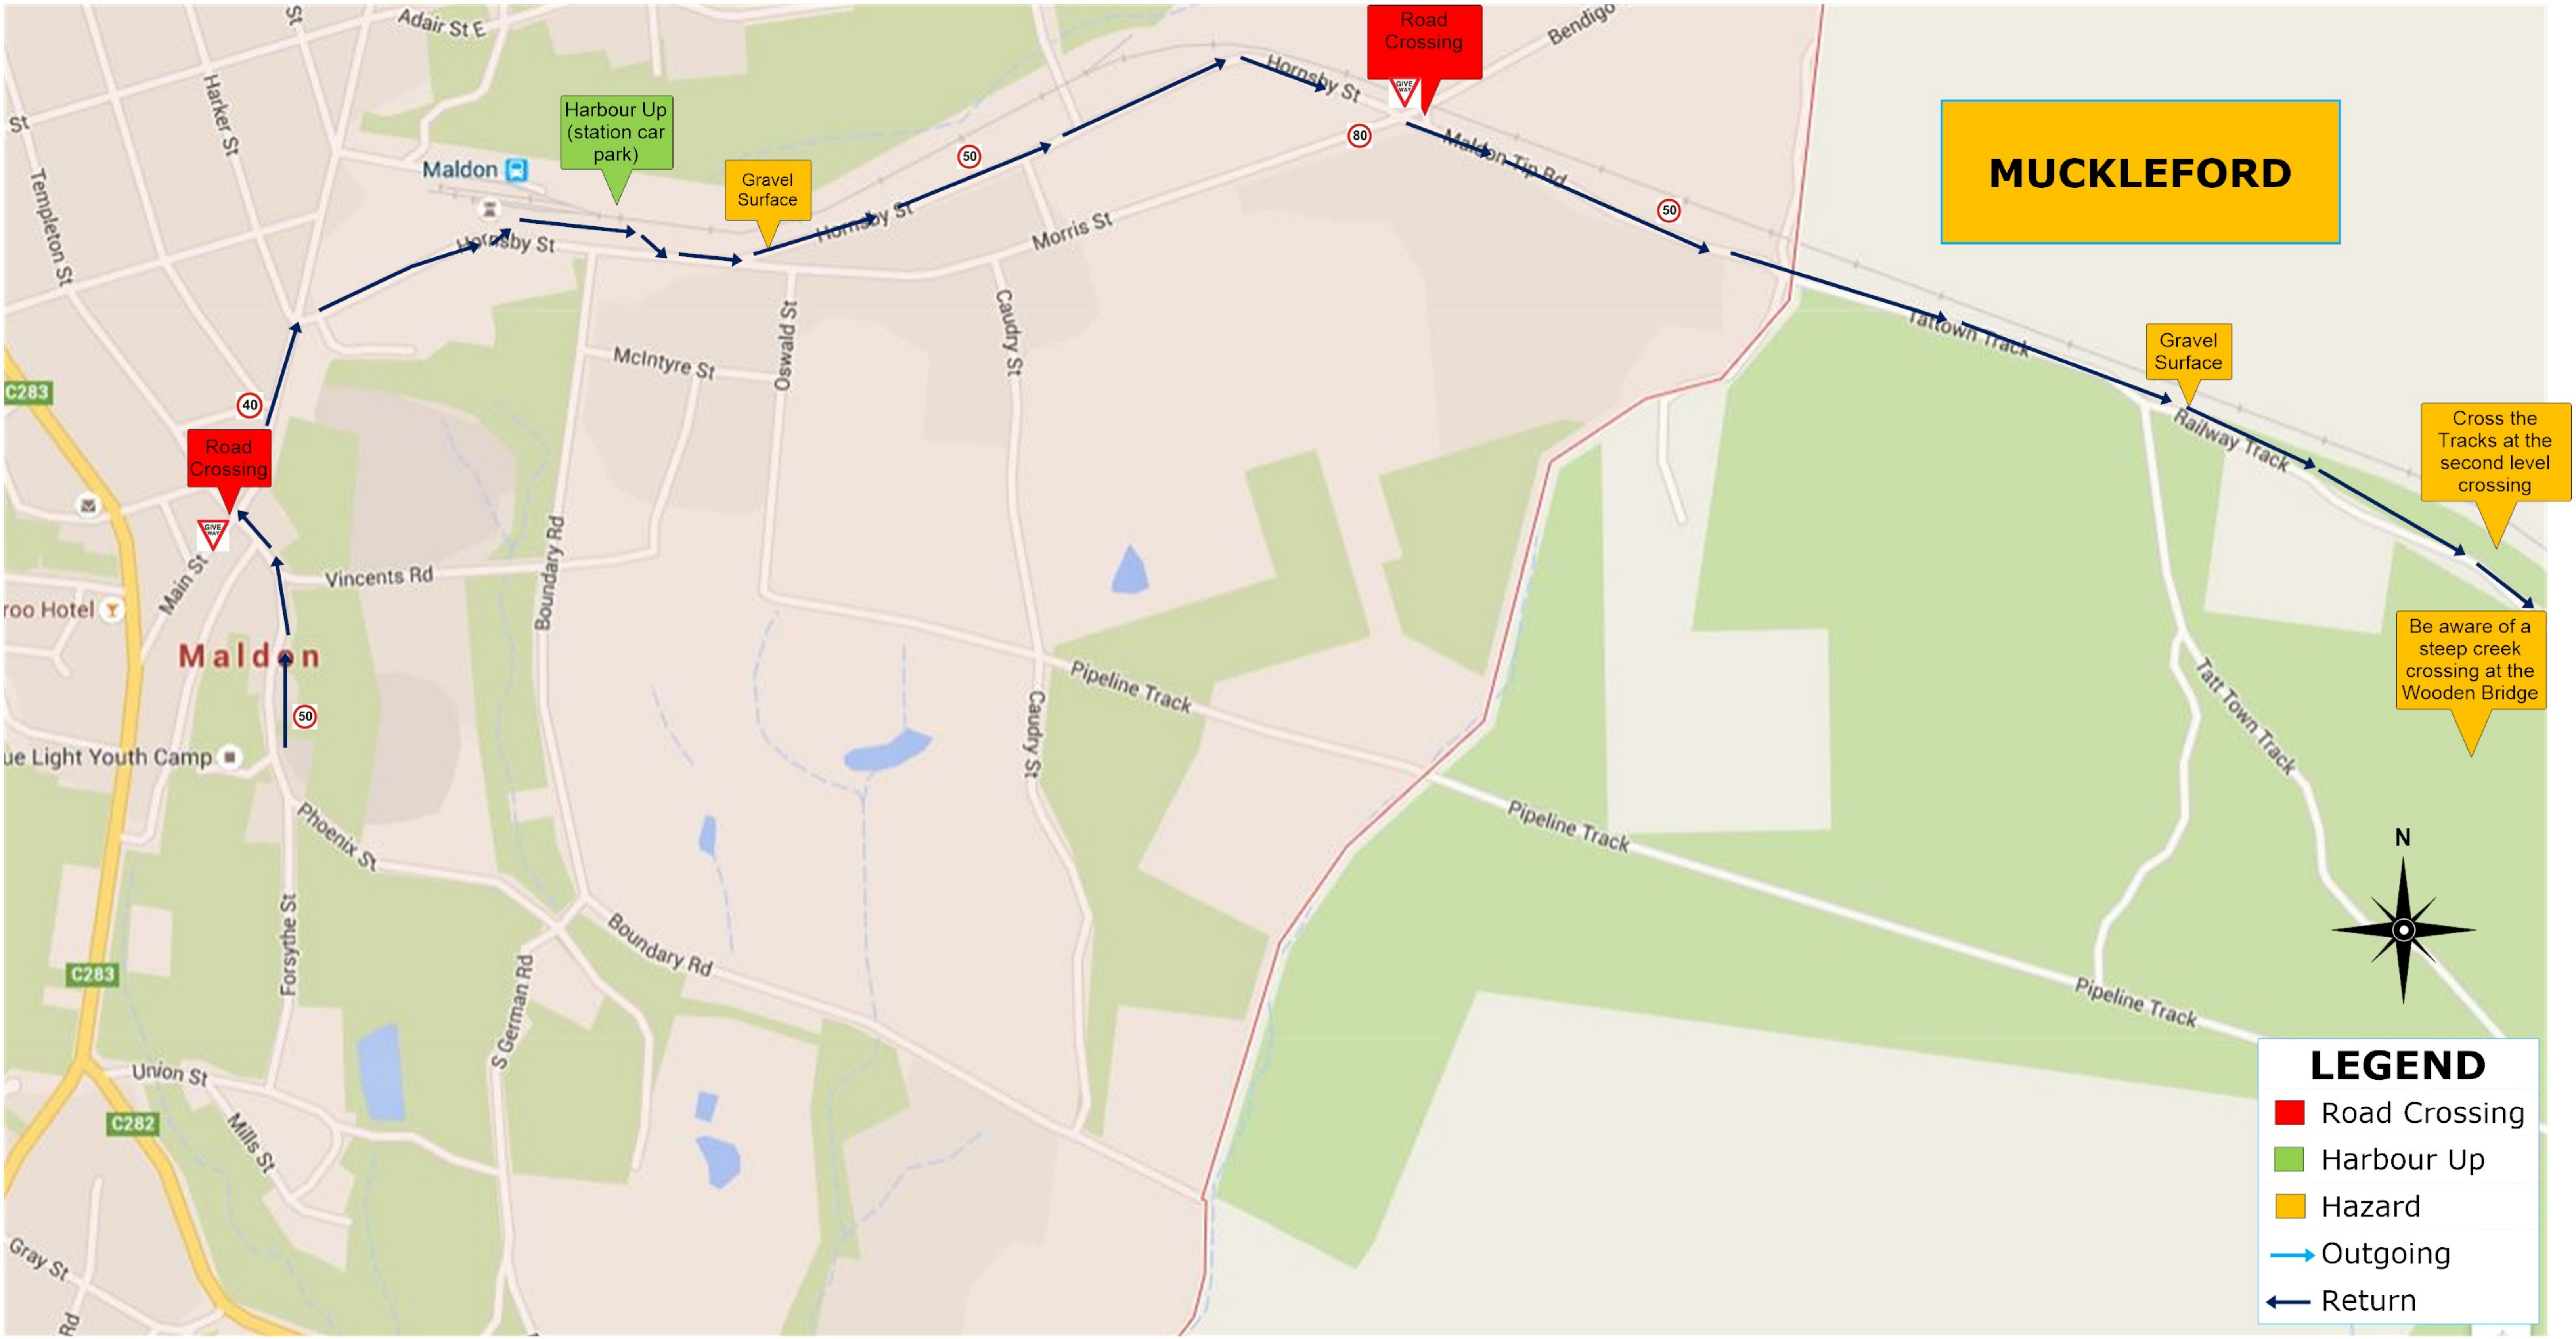

MUCKLEFORD

Road Crossing

Road Crossing

Harbour Up (station car park)

Gravel Surface

Gravel Surface

Cross the Tracks at the second level crossing

Be aware of a steep creek crossing at the Wooden Bridge

LEGEND

- Road Crossing
- Harbour Up
- Hazard
- Outgoing
- ← Return